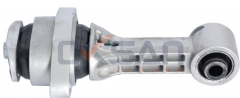

ENGINE MOUNTING

HY009

COMPATIBLE VEHICLES :
ACCENT II (LC) 2002-2005
ACCENT II Saloon (LC) 2002-2005
ACCENT Sedan (LC) 2000-2005

OEM NO : 21930-25010

ENGINE MOUNTING

HY010

COMPATIBLE VEHICLES :
ACCENT III Sedan (MC) 2005-2010
ACCENT III (MC) 2005-2010

OEM NO : 21910-1G000, 219101G050

ENGINE MOUNTING

HY014

COMPATIBLE VEHICLES :
ACCENT IV Sedan (RB) 2010-2017
ACCENT IV Blue 2011-
i20 I (PB,PBT) 2008-2015

OEM NO : 21950-1R000, 21950-2V000

ENGINE MOUNTING

HY015

COMPATIBLE VEHICLES :
i30 Coupe 2013-
i30 Station Wagon (GD) 2012-
i30 (GD) 2011-2016
i30 CW (GD) 2012-

OEM NO : 21950-A5000

ENGINE MOUNTING

HY019

COMPATIBLE VEHICLES :
GETZ 2004-2011

OEM NO : 219501C700, 21950-1C700, 21950-1C800